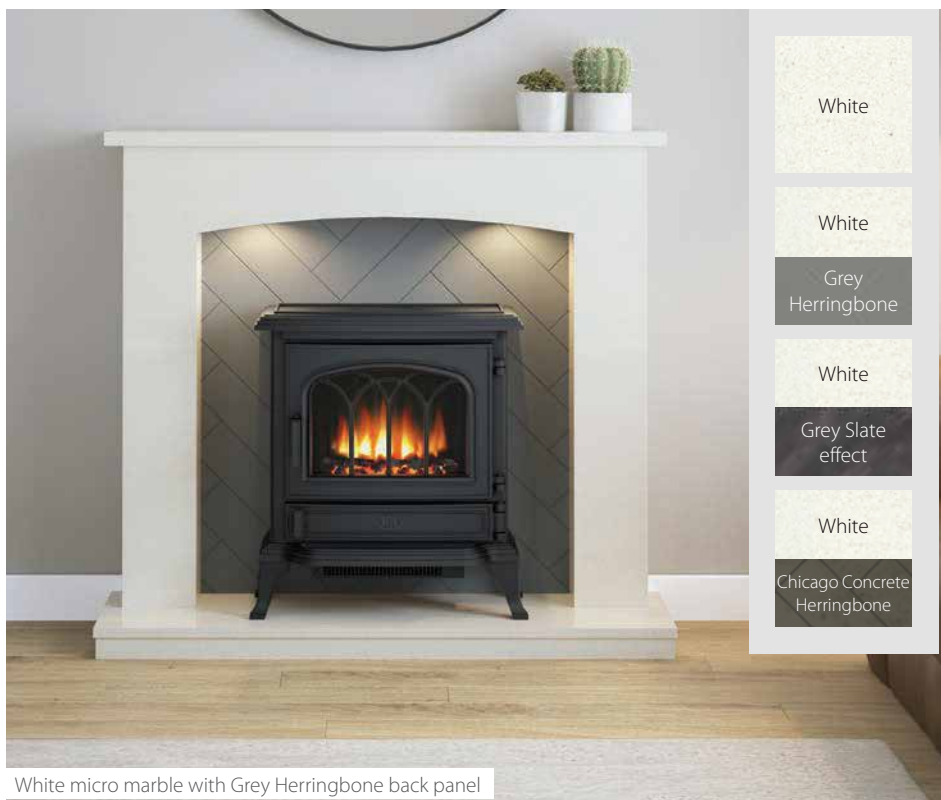

White micro marble with Grey Herringbone back panel

Woodbridge

48" Inglenook surround in White micro marble and Grey Herringbone back panel styled with the Canterbury electric stove (sold separately).

W1220mm x H1095mm x D400mm
Opening: W820mm x H845mm
Depth: Hearth Front to Back Panel - 365mm