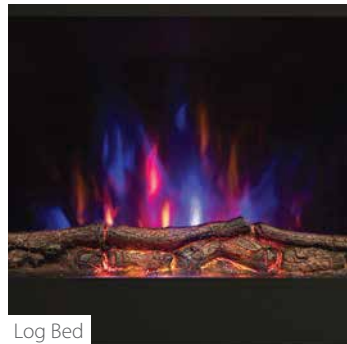

Crystal Bed

Log Bed